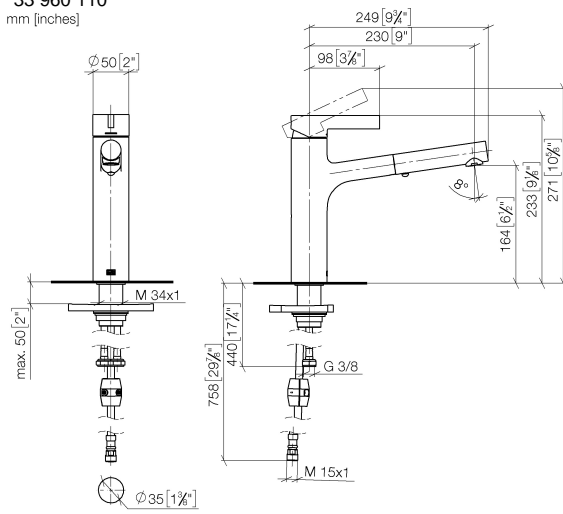

DORNBACHT LYV Single-lever mixer Pull-out with spray function - Brushed Nickel

33 960 110

- 230mm projection
- pivotable spout 120°
- air-enriched flow and spray flow
- fabric braided hose 1500 mm
- max. flow 7 l/min at 3 bar flow pressure

Intrinsic protection against back flow.

	Brushed Nickel	33 960 110-70
	Chrome	33 960 110-00
	Soft Black	33 960 110-69

DORNBRACHT LYV Single-lever mixer Pull-out with spray function - Brushed Nickel

33 960 110
mm [inches]

Flow rate chart

Certificates

Belgaqua_23-012- 27_3. AbP_10067.

ACS_23 ACC NY 085.

DORNBRAUCH LYV Single-lever mixer Pull-out with spray function - Brushed Nickel

33 960 110

Parts for other finishes can be found here: [Chrome](#)

Spare parts list

No.	Item Number	Name	Quantity used	Delivery time
1	90 20 81 001 00-70	handle	1	2
2	90 28 30 010 00-70	cover	1	2
3	90 15 05 067 00 90	cartridge	1	2
4	90 18 40 227 00 90	insert	1	2
5	90 30 02 101 00 90	hose	1	2
6	90 23 01 051 00 90	flow reducer	1	2
7	90 14 05 081 00 90	seal	1	2
8	90 12 11 181 00-70	shower	1	2
9	90 14 15 062 00 90	gasket kit	1	2
10	90 30 01 211 00 90	shaft	1	2
11	90 14 05 080 00 90	seal	1	2
12	90 23 10 003 00 90	fixing set	1	2
13	04 30 04 100 00 90	hose	2	2
14	90 30 04 110 00 90	hose	1	2