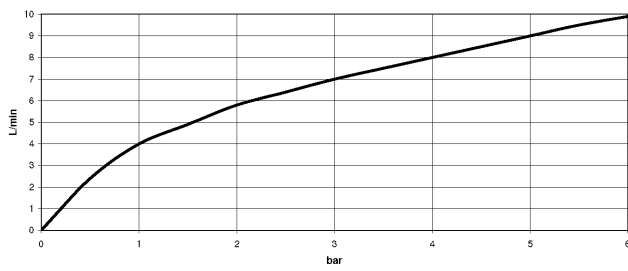

DORNBACHT LYV Single-lever mixer Pull-out with spray function - Brushed Nickel

33 960 110

- 230mm projection
- pivotable spout 120°
- air-enriched flow and spray flow
- fabric braided hose 1500 mm
- max. flow 7 l/min at 3 bar flow pressure

Intrinsic protection against back flow.

	Brushed Nickel	33 960 110-70
	Chrome	33 960 110-00
	Soft Black	33 960 110-69

DORNBRACHT LYV Single-lever mixer Pull-out with spray function - Brushed Nickel

33 960 110
mm [inches]

Flow rate chart

Certificates

Belgaqua_23-012- 27_3. AbP_10067.

ACS_23 ACC NY 085.

DORNBRAUCH LYV Single-lever mixer Pull-out with spray function - Brushed Nickel

33 960 110

Parts for other finishes can be found here: [Chrome](#)