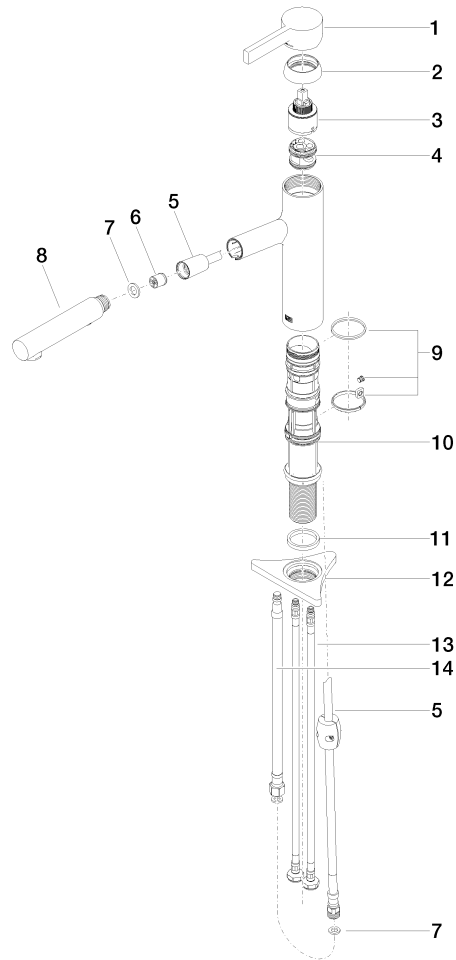

DORNBACHT LYV Single-lever mixer Pull-out with spray function - Brushed Nickel

33 960 110

- 230mm projection
- pivotable spout 120°
- air-enriched flow and spray flow
- fabric braided hose 1500 mm
- max. flow 7 l/min at 3 bar flow pressure

Intrinsic protection against back flow.

	Brushed Nickel	33 960 110-70
	Chrome	33 960 110-00
	Soft Black	33 960 110-69

DORNBRACHT LYV Single-lever mixer Pull-out with spray function - Brushed Nickel

33 960 110
mm [inches]

Flow rate chart

Certificates

Belgaqua_23-012- 27_3. AbP_10067.

ACS_23 ACC NY 085.

DORNBRAUCH LYV Single-lever mixer Pull-out with spray function - Brushed Nickel

33 960 110

Parts for other finishes can be found here: [Chrome](#)

Spare parts list

No.	Item Number	Name	Quantity used	Delivery time
1	90 20 81 001 00-70	handle	1	2
2	90 28 30 010 00-70	cover	1	2
3	90 15 05 067 00 90	cartridge	1	2
4	90 18 40 227 00 90	insert	1	2
5	90 30 02 101 00 90	hose	1	2
6	90 23 01 051 00 90	flow reducer	1	2
7	90 14 05 081 00 90	seal	1	2
8	90 12 11 181 00-70	shower	1	2
9	90 14 15 062 00 90	gasket kit	1	2
10	90 30 01 211 00 90	shaft	1	2
11	90 14 05 080 00 90	seal	1	2
12	90 23 10 003 00 90	fixing set	1	2
13	04 30 04 100 00 90	hose	2	2
14	90 30 04 110 00 90	hose	1	2